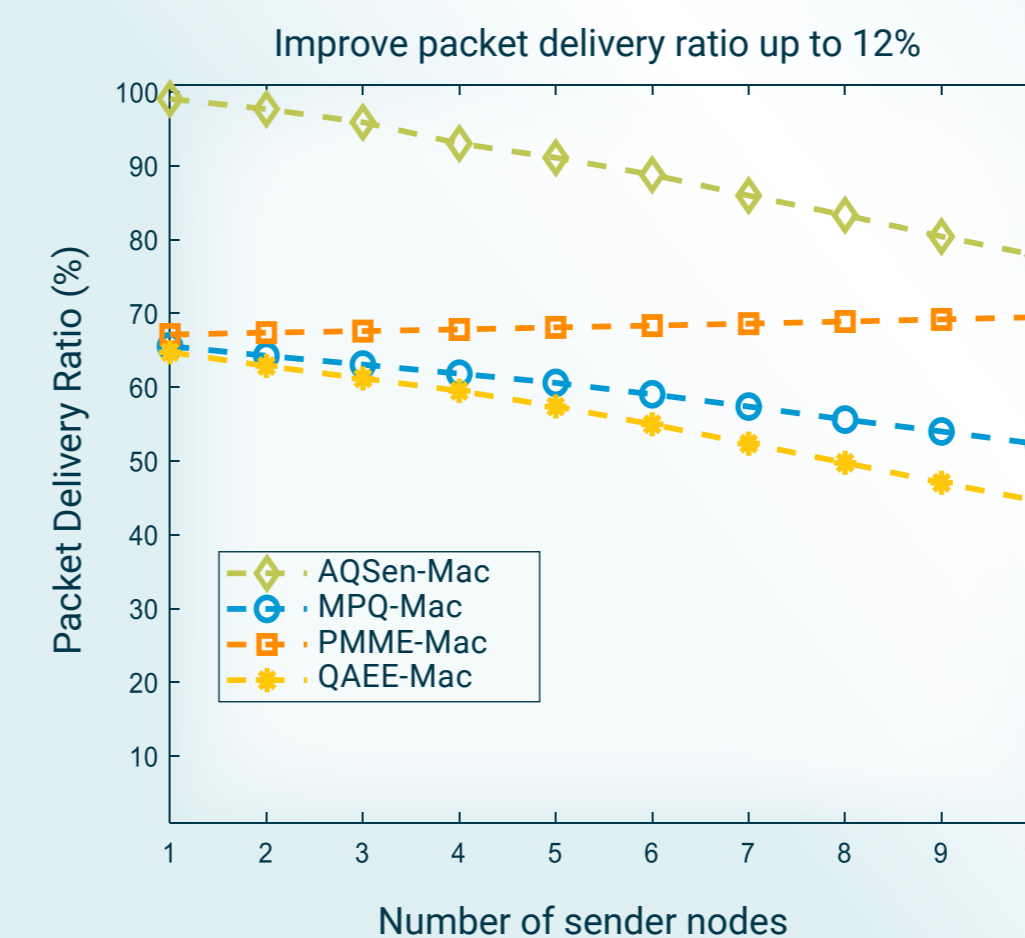

SIMULATION RESULTS: