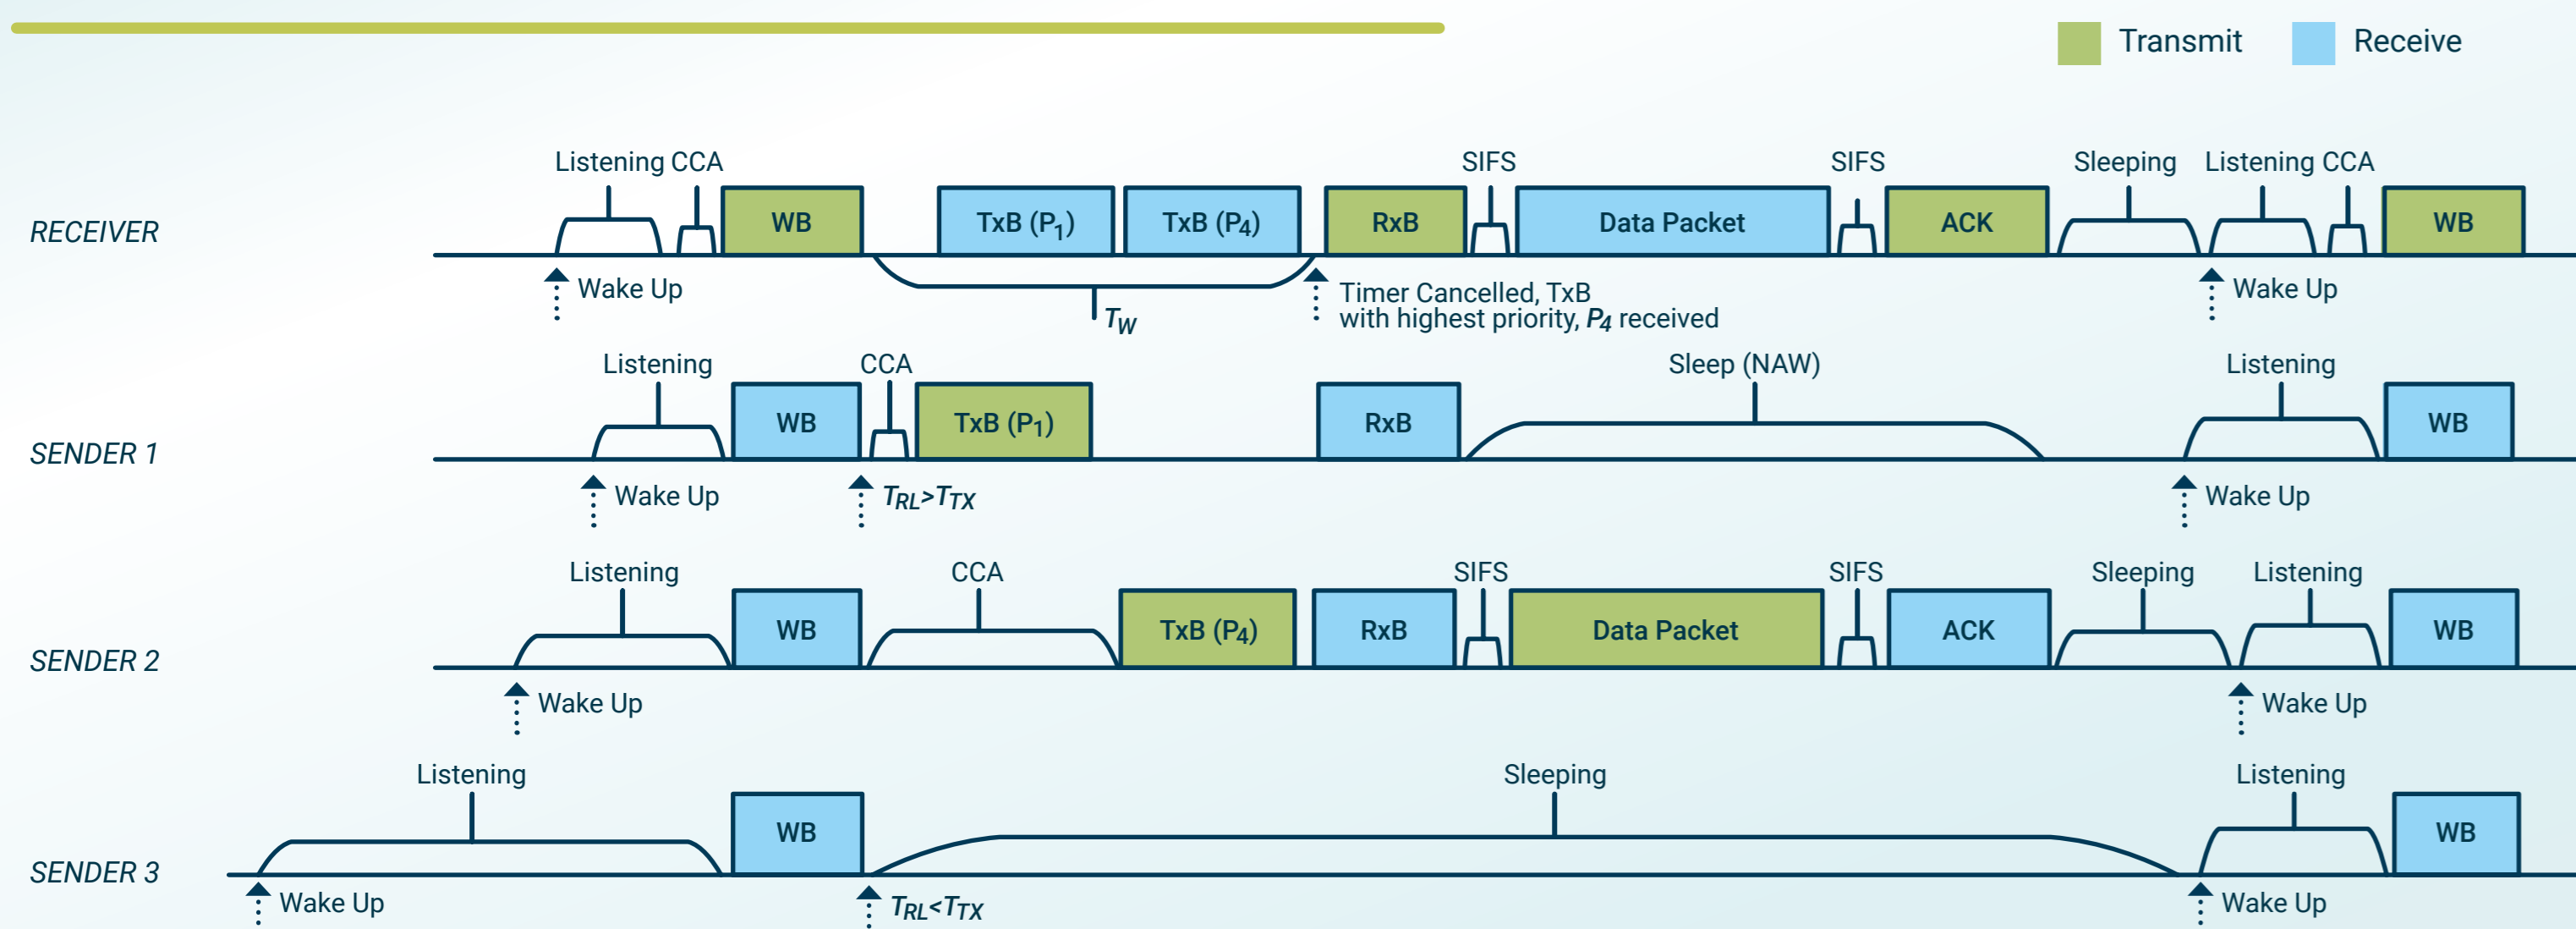

## SIMULATION RESULTS:

### AQSen-MAC Protocol Features:

- Supports different types of data packets in the network.
- The receiver adjusts the duty cycle according to the remaining energy to prolong the network lifetime.

## PROTOCOL DESIGN:

## NETWORK TOPOLOGY: