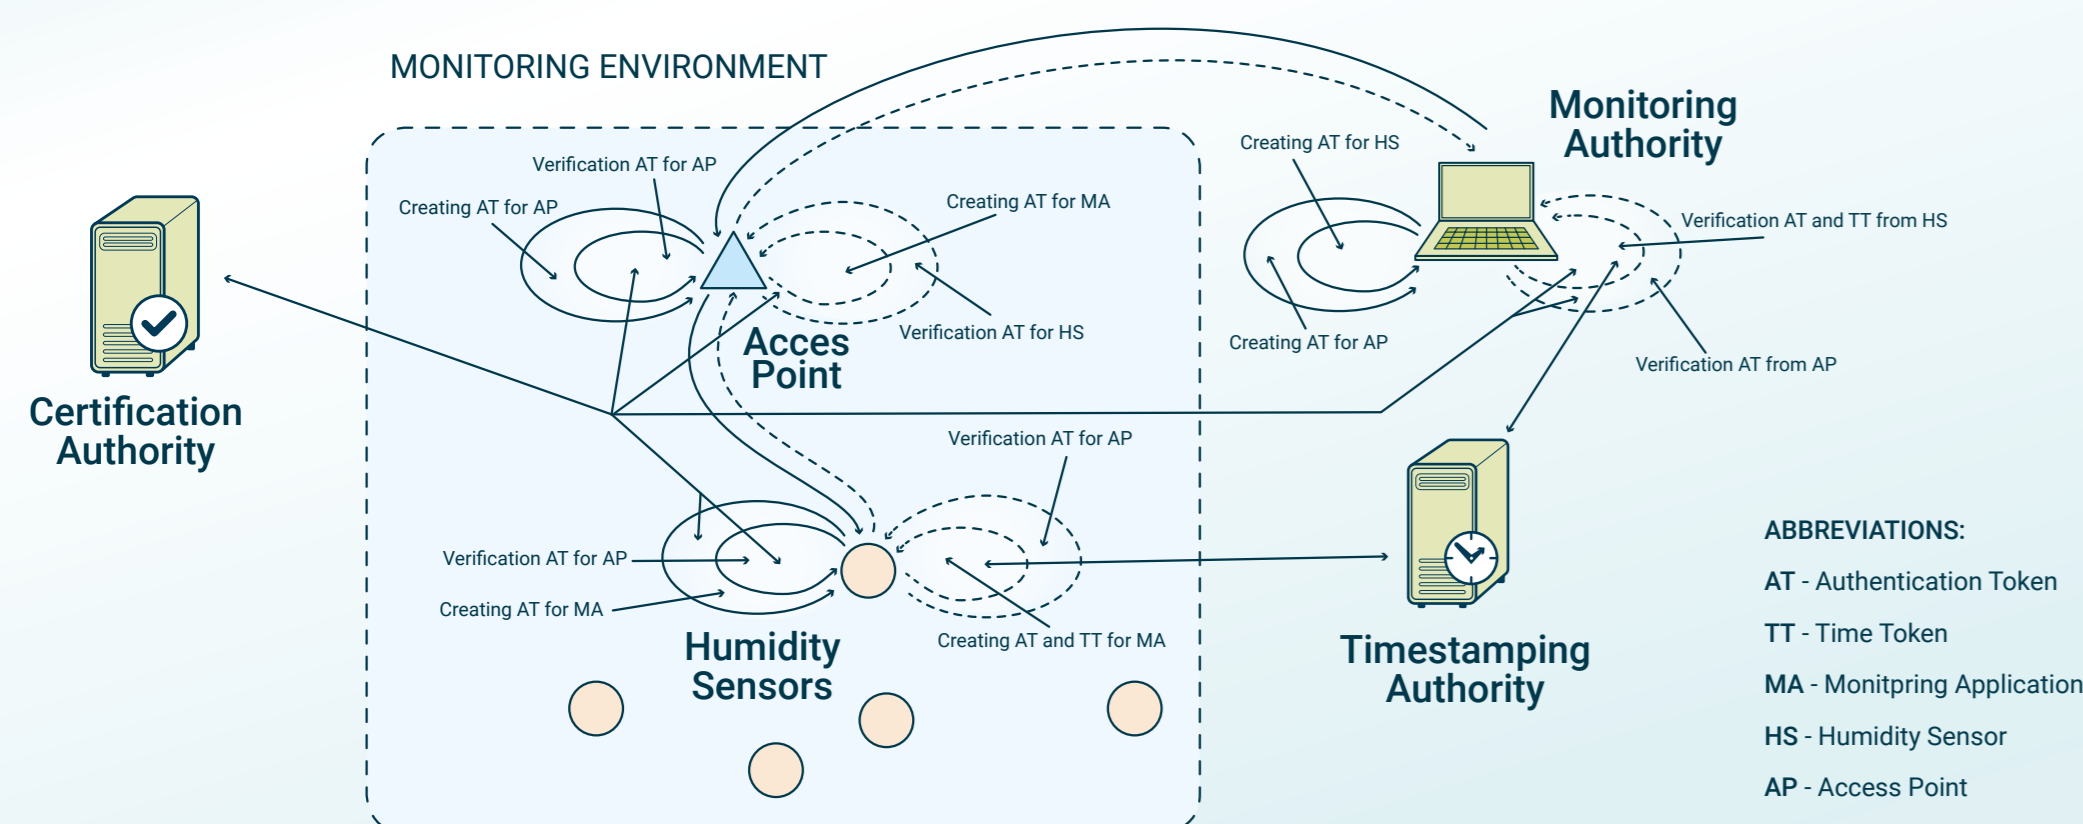

PROPOSED MODEL:

AUTHENTICATION AND TIME TOKENS GENERATION:

VERIFICATION AUTHENTICATION AND TIME TOKENS: