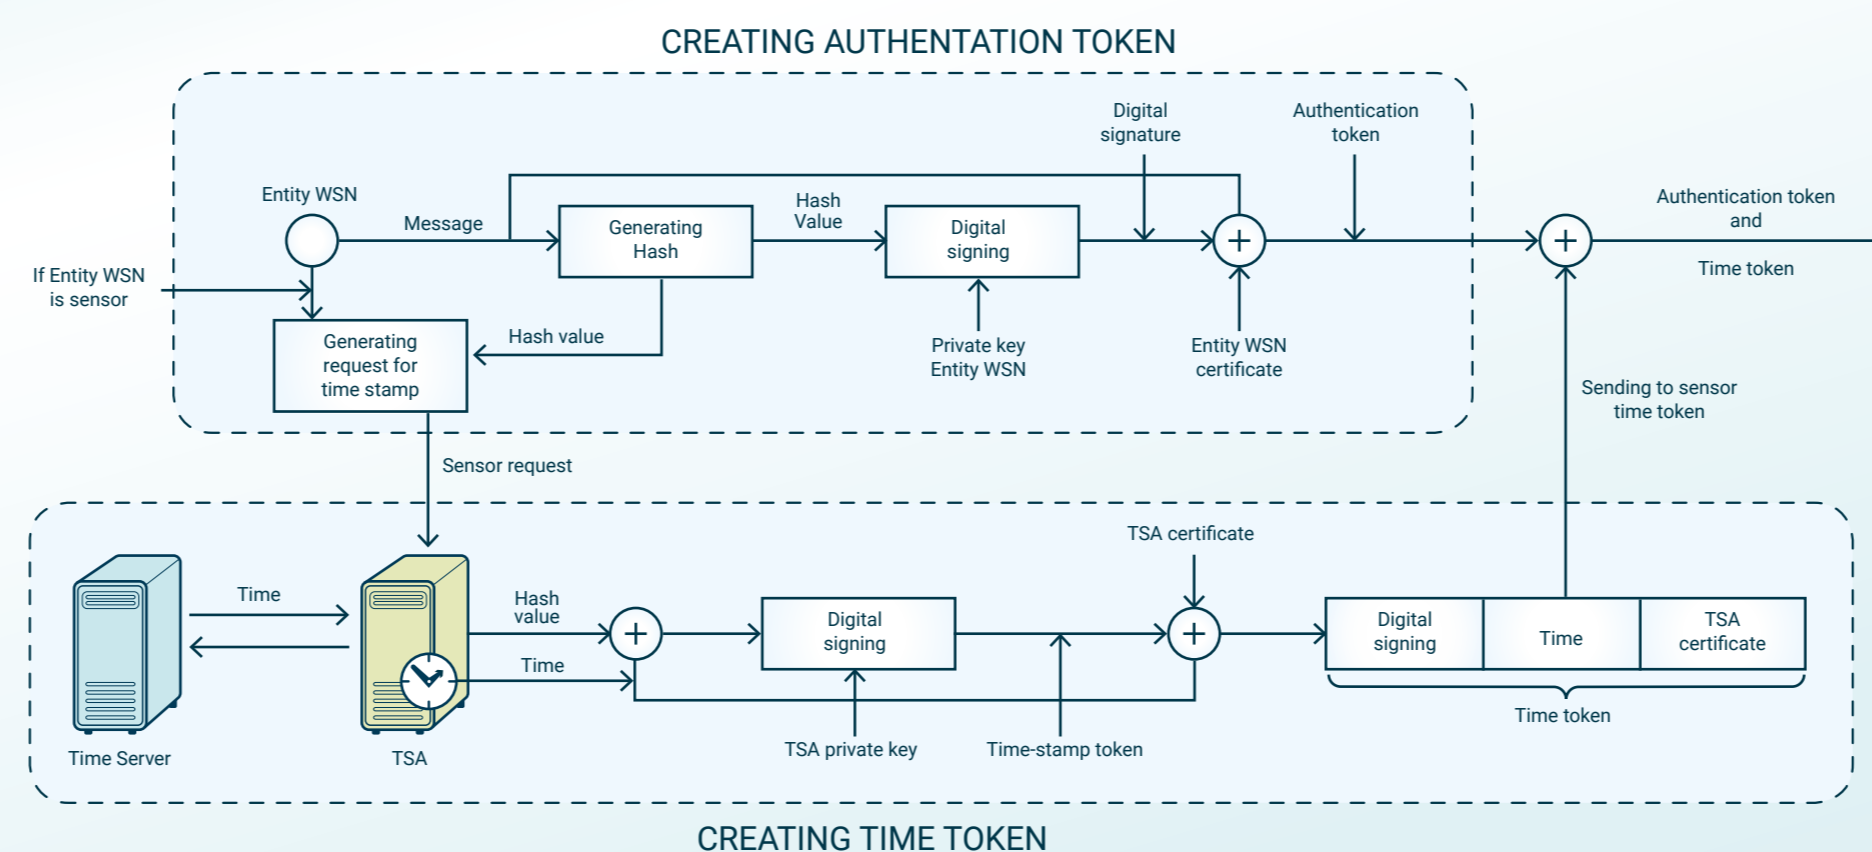

PROPOSED MODEL:

AUTHENTICATION AND TIME TOKENS GENERATION:

VERIFICATION AUTHENTICATION AND TIME TOKENS: